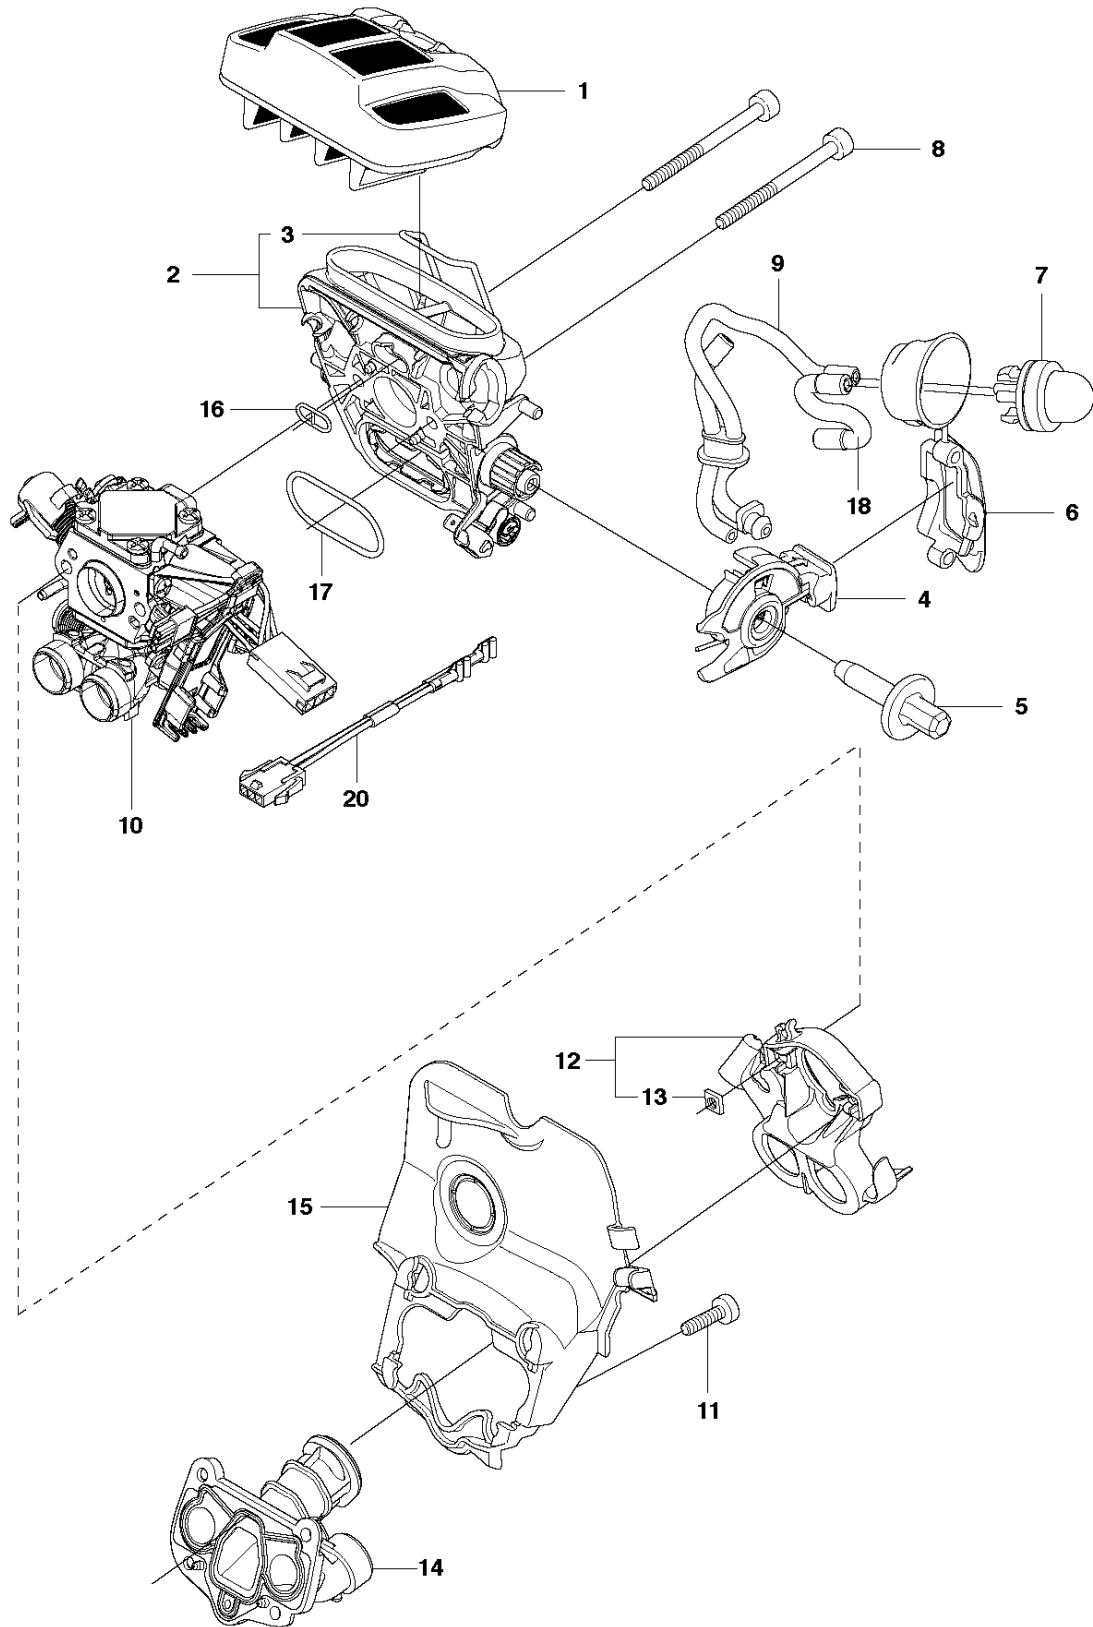

G 560XP
CARBURETOR & AIR FILTER

CARBURETOR & AIR FILTER

560 XP/XPG

Ref	Part No	Description	Remark	QTY	KIT
1	505 12 63-04	AIR FILTER ASSY	NYLON 80 µm black	1	
1	505 12 63-05	AIR FILTER ASSY	NYLON 44 µm yellow	1	
1	505 12 63-06	AIR FILTER ASSY	FELT white	1	
2	505 12 70-03	FILTER HOLDER ASSY	XP	1	
2	505 12 70-04	FILTER HOLDER ASSY	XPG	1	
3	505 17 69-01	SHACKLE		1	2
4	510 01 72-01	CHOKE CONTROL ASSY		1	
5	505 15 62-01	SCREW		1	
6	525 58 81-01	SEALING		1	
7	503 93 66-01	PRIMER HOUSING		1	
8	503 20 25-50	SCREW IHSCM		2	
9	525 34 43-01	FUEL HOSE		1	
10	579 19 41-01	CARBURETTOR	s/n up to - 20121401172 (ZAMA EL44)	1	
10	579 19 41-07	CARBURETTOR	s/n from 20121401173 - (ZAMA EL48)	1	
11	510 02 06-01	SCREW IHSCM		4	
12	505 16 52-01	FLANGE		1	
13	503 22 65-03	SQUARE NUT		2	12
14	520 29 10-01	INLET PIPE		1	
14	583 96 41-02	INLET PIPE	Cold resistant	1	
15	520 29 09-01	INTERMEDIATE WALL		1	
16	525 61 92-01	SEALING		1	
17	525 61 90-01	SEALING		1	
18	523 05 68-01	FUEL HOSE		1	
19	.	TBD	Download from your local supportsite		
20	577 53 64-01	WIRING ASSY	s/n from 20121401173 -	1