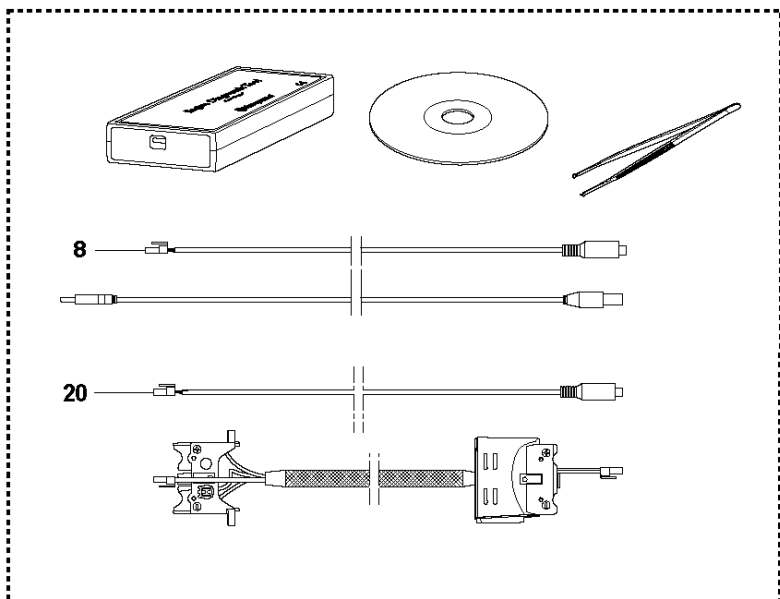

P 560XP
ACCESSORIES