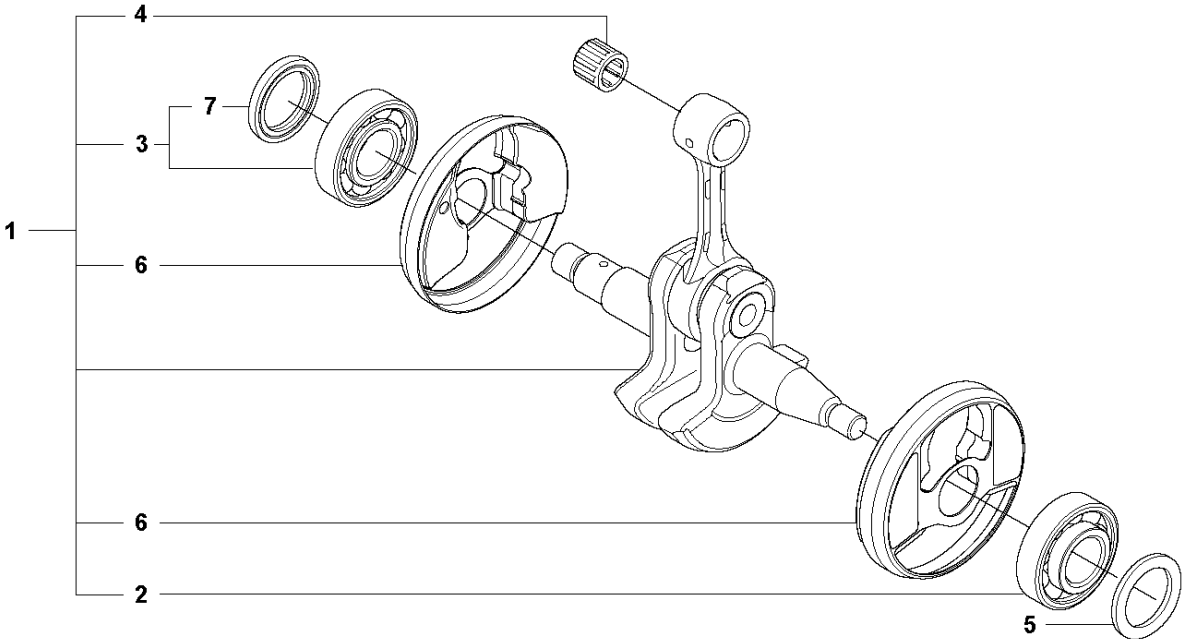

E 560XP
CRANKSHAFT

CRANKSHAFT

560 XP/XPG

Ref	Part No	Description	Remark	QTY	KIT
1	575 54 52-05	CRANKSHAFT ASSY		1	
2	505 13 35-01	BALL BEARING		1	1
3	525 43 42-01	BALL BEARING		1	1
4	501 45 16-01	NEEDLE BEARING		1	1
5	525 39 12-01	RADIAL SEAL		1	
6	505 13 36-01	CUP		2	1
7	505 41 61-01	RADIAL SEAL		1	1, 3