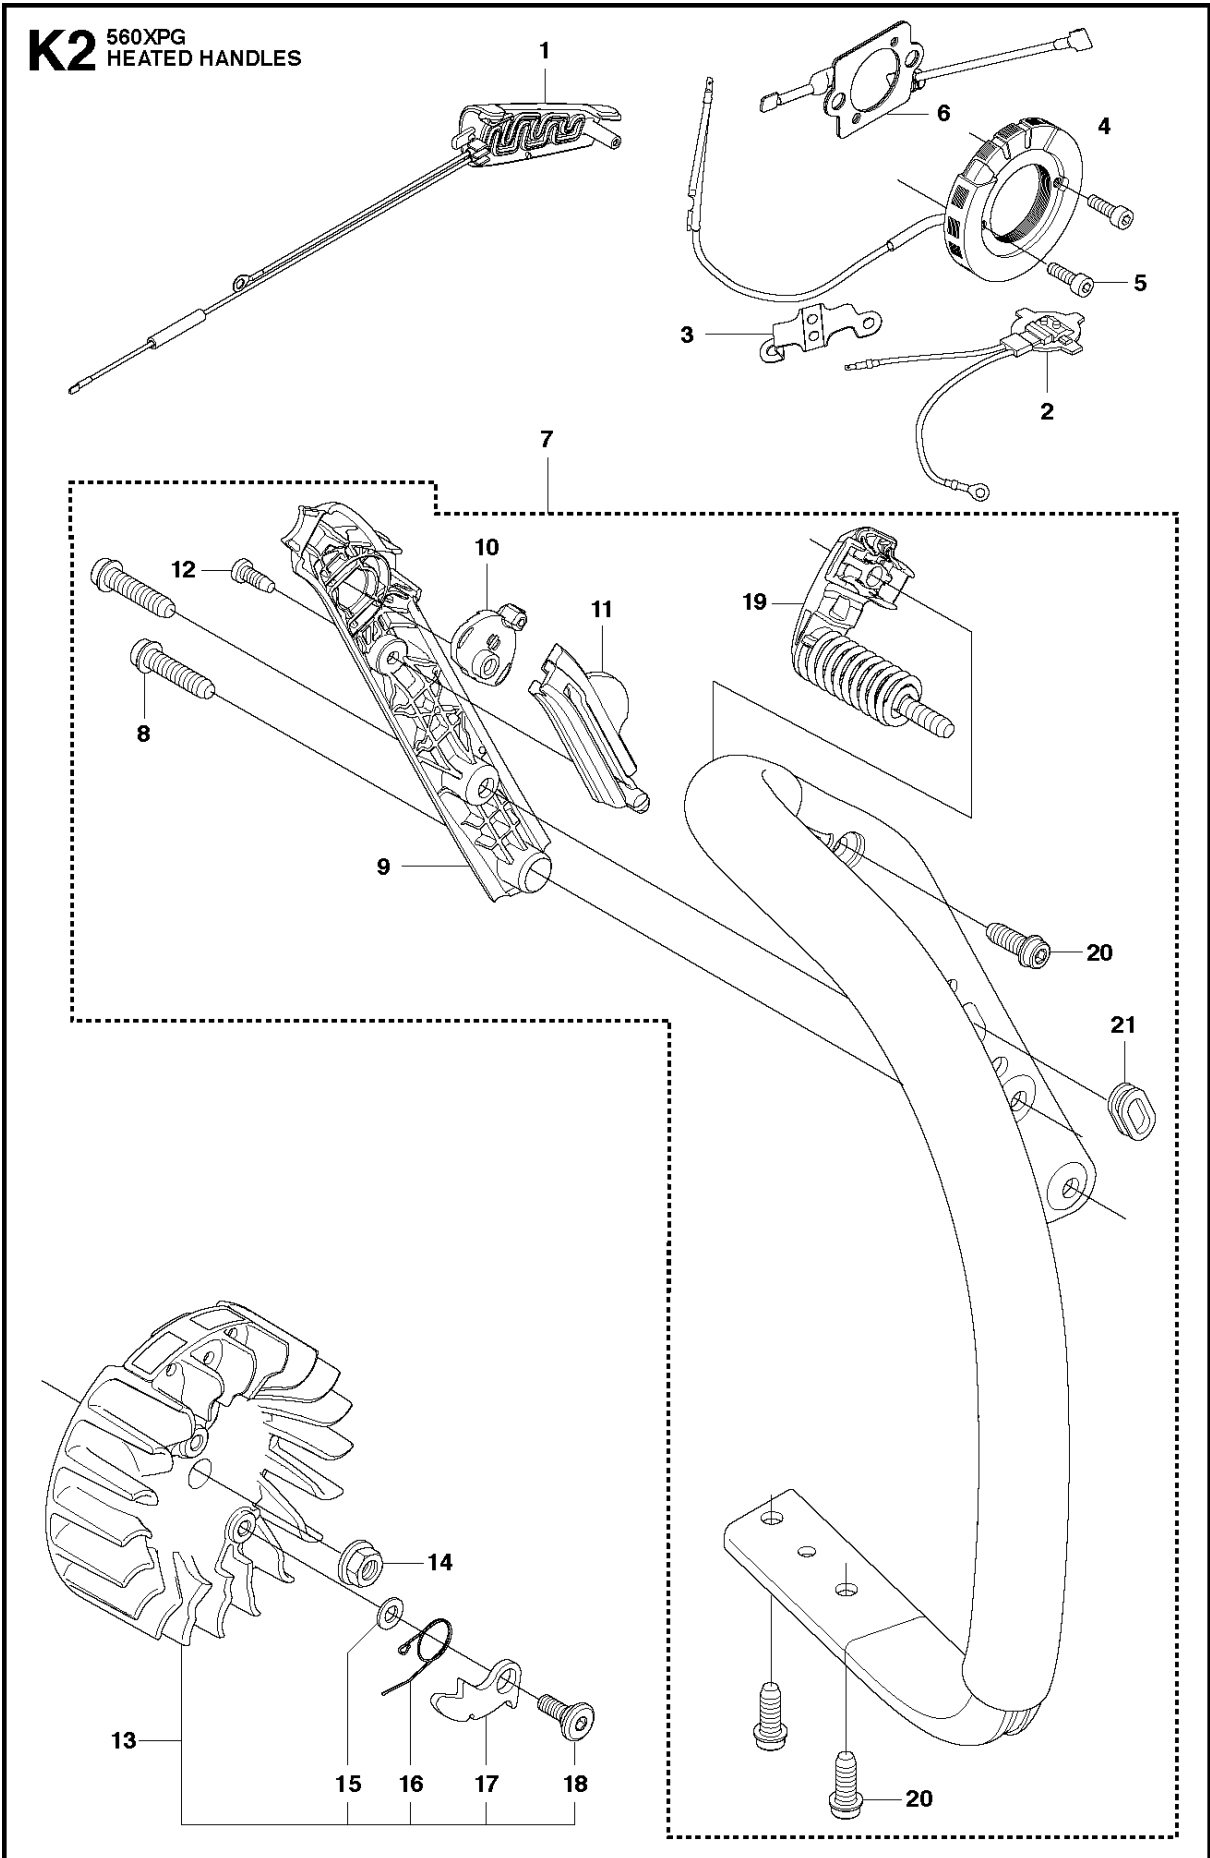

Ref	Part No	Description	Remark	QTY	KIT
1	522 74 19-01	HANDLE INSERT		1	
2	522 66 58-01	THERMOSTAT ASSY		1	
3	537 21 08-01	RETAINER		1	
4	522 61 14-01	GENERATOR STATOR		1	
5	544 44 43-01	SCREW IHSCFT		2	
6	522 63 01-01	FOIL ELEMENT		1	
7	575 38 89-02	FRONT HANDLE		1	
8	503 21 88-76	SCREW IHSCFT		2	7
9	505 15 74-03	COVER		1	7
10	537 25 25-01	HANDLE		1	7
11	510 09 78-01	CONTACT PLATE		1	7
12	503 21 28-13	SCREW CCRPANT		1	7
13	504 87 24-02	FLYWHEEL ASSY		1	
14	503 22 04-01	NUT		1	
15	503 23 00-42	WASHER		2	13
16	501 67 35-01	SPRING		2	13
17	501 67 32-01	PAWL		2	13
18	501 81 99-01	SCREW		2	13
19	505 12 97-02	ANTIVIBRATION ELEMENT		1	7
20	503 21 88-72	SCREW IHSCFT		3	7
21	537 08 83-01	GROMMET		1	7