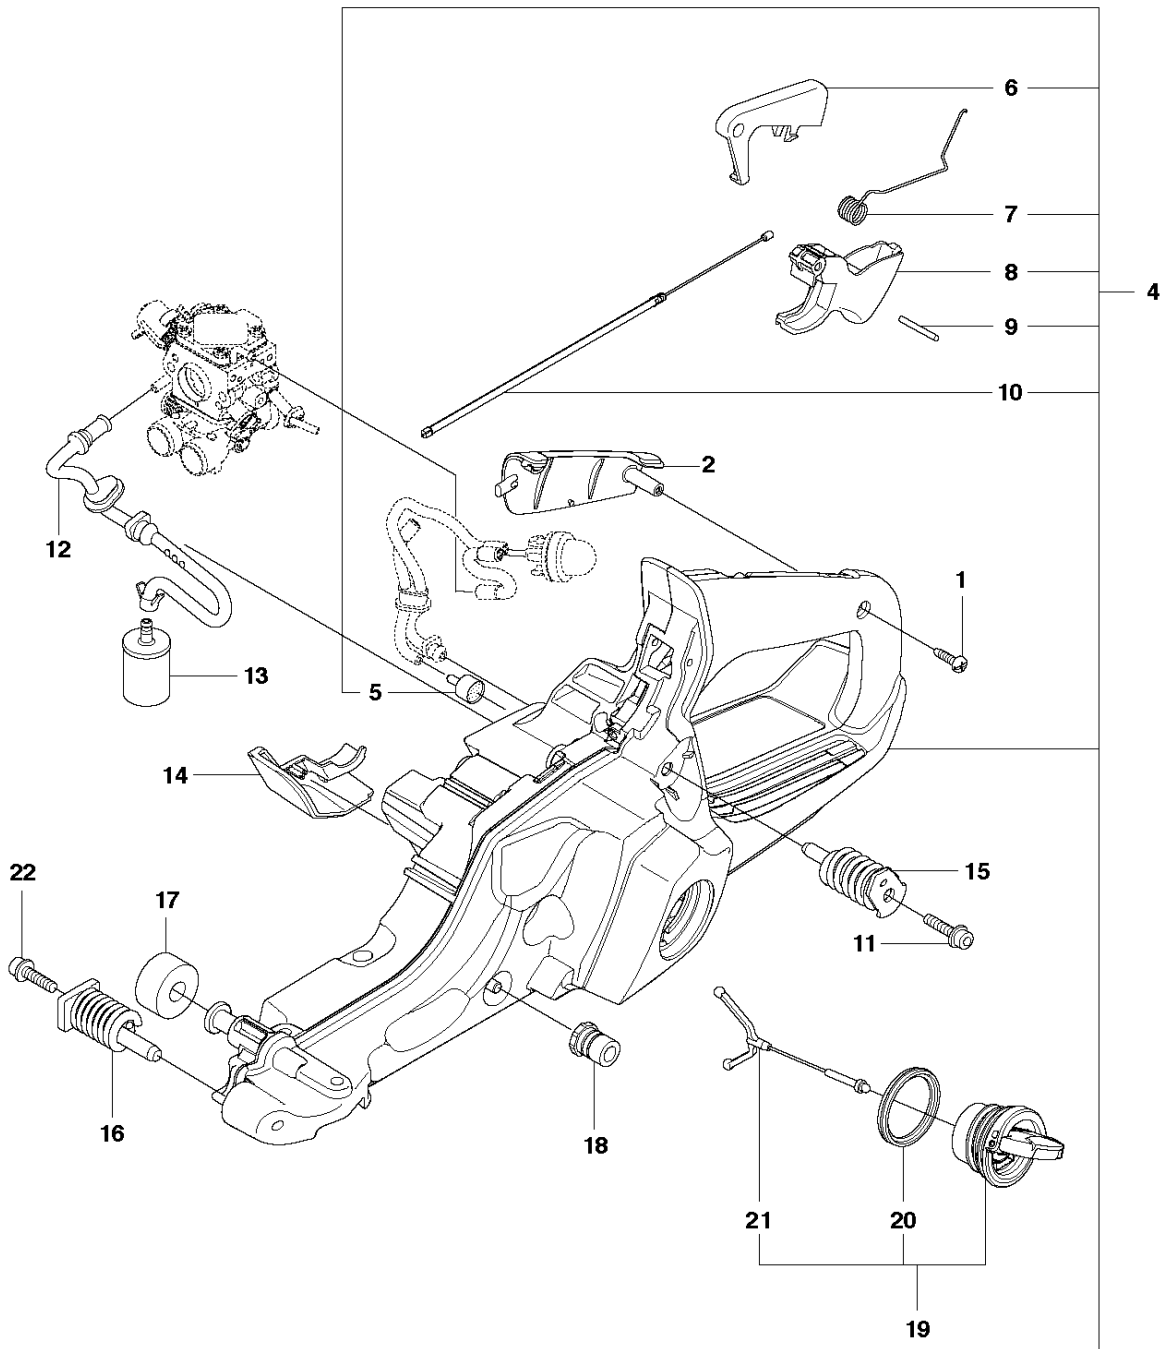

J 560XP
FUEL TANK

FUEL TANK

560 XP/XPG

Ref	Part No	Description	Remark	QTY	KIT
1	503 21 28-13	SCREW CCRPANT		1	
2	504 10 63-01	HANDLE INSERT		1	
4	575 38 22-05	FUEL TANK ASSY		1	
5	537 35 95-01	TANK VENT ASSY		1	4
6	544 09 98-01	THROTTLE LOCKOUT		1	4
7	544 09 99-01	SPRING		1	4
8	505 15 77-01	THROTTLE		1	4
9	720 18 25-20	PARALLEL PIN		1	4
10	521 88 79-01	THROTTLE CABLE ASSY		1	4
11	503 21 88-74	SCREW IHSCFT		1	
12	573 99 35-03	FUEL HOSE		1	
13	503 44 32-01	FILTER		1	
14	505 16 59-01	COVER		1	
15	584 64 70-01	ANTIVIBRATION ELEMENT		1	
16	505 12 87-01	ANTIVIBRATION ELEMENT		1	
17	523 08 55-01	DEFLECTION LIMITER		1	
18	501 00 76-01	LATERAL SUPPORT		1	
19	522 62 00-01	TANK CAP ASSY		1	
20	537 21 50-01	SEALING		1	19
21	503 57 89-01	HOLDER		1	19
22	503 21 88-76	SCREW IHSCFT		1	
23	577 84 43-01	DECAL		1	4