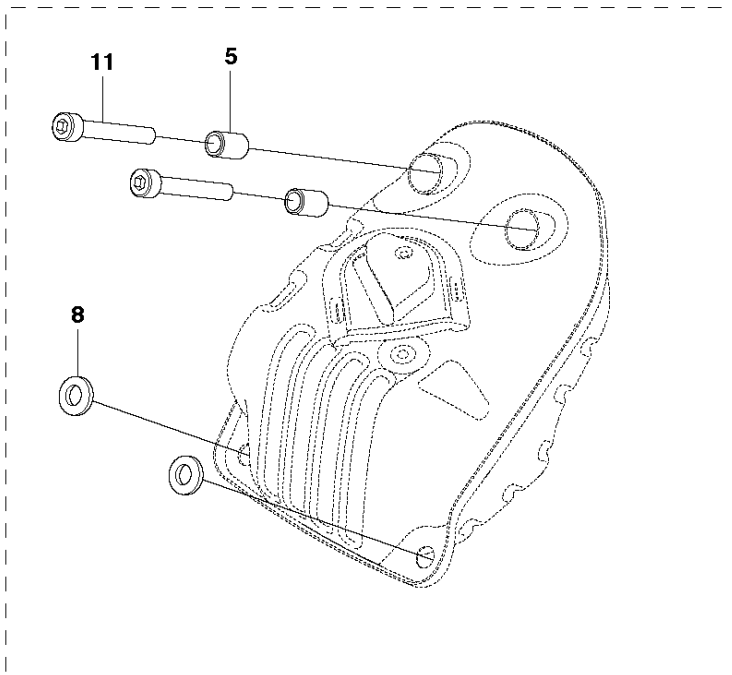

F 560XP
MUFFLER

10
(A) Set of gaskets

MUFFLER

560 XP/XPG

Ref	Part No	Description	Remark	QTY KIT	
1	581 91 48-01	MUFFLER KIT		1	
2	724 12 87-59	SCREW CRPANM		1	1
3	505 17 13-01	SPARK ARRESTER		1	1
4	725 53 80-55	SCREW IHSCM	s/n from 20132500001 -	2	
5	577 65 63-01	SLEEVE	s/n up to - 20132499999	2	
6	581 91 85-01	GASKET		1	1, 10
7	585 17 87-01	HEAT DEFLECTOR		1	1
8	577 90 22-01	WASHER	s/n up to - 20132499999	2	
9	503 20 73-20	SCREW IHSCM		2	
10	575 27 00-03	GASKET KIT	A=set of gaskets	1	
11	725 53 76-55	SCREW IHSCM	s/n up to - 20132499999	2	1