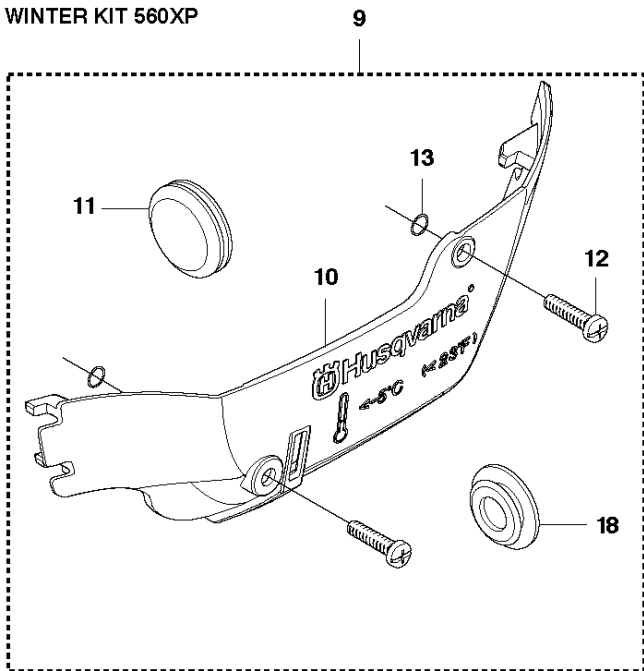

WINTER KIT 560XP