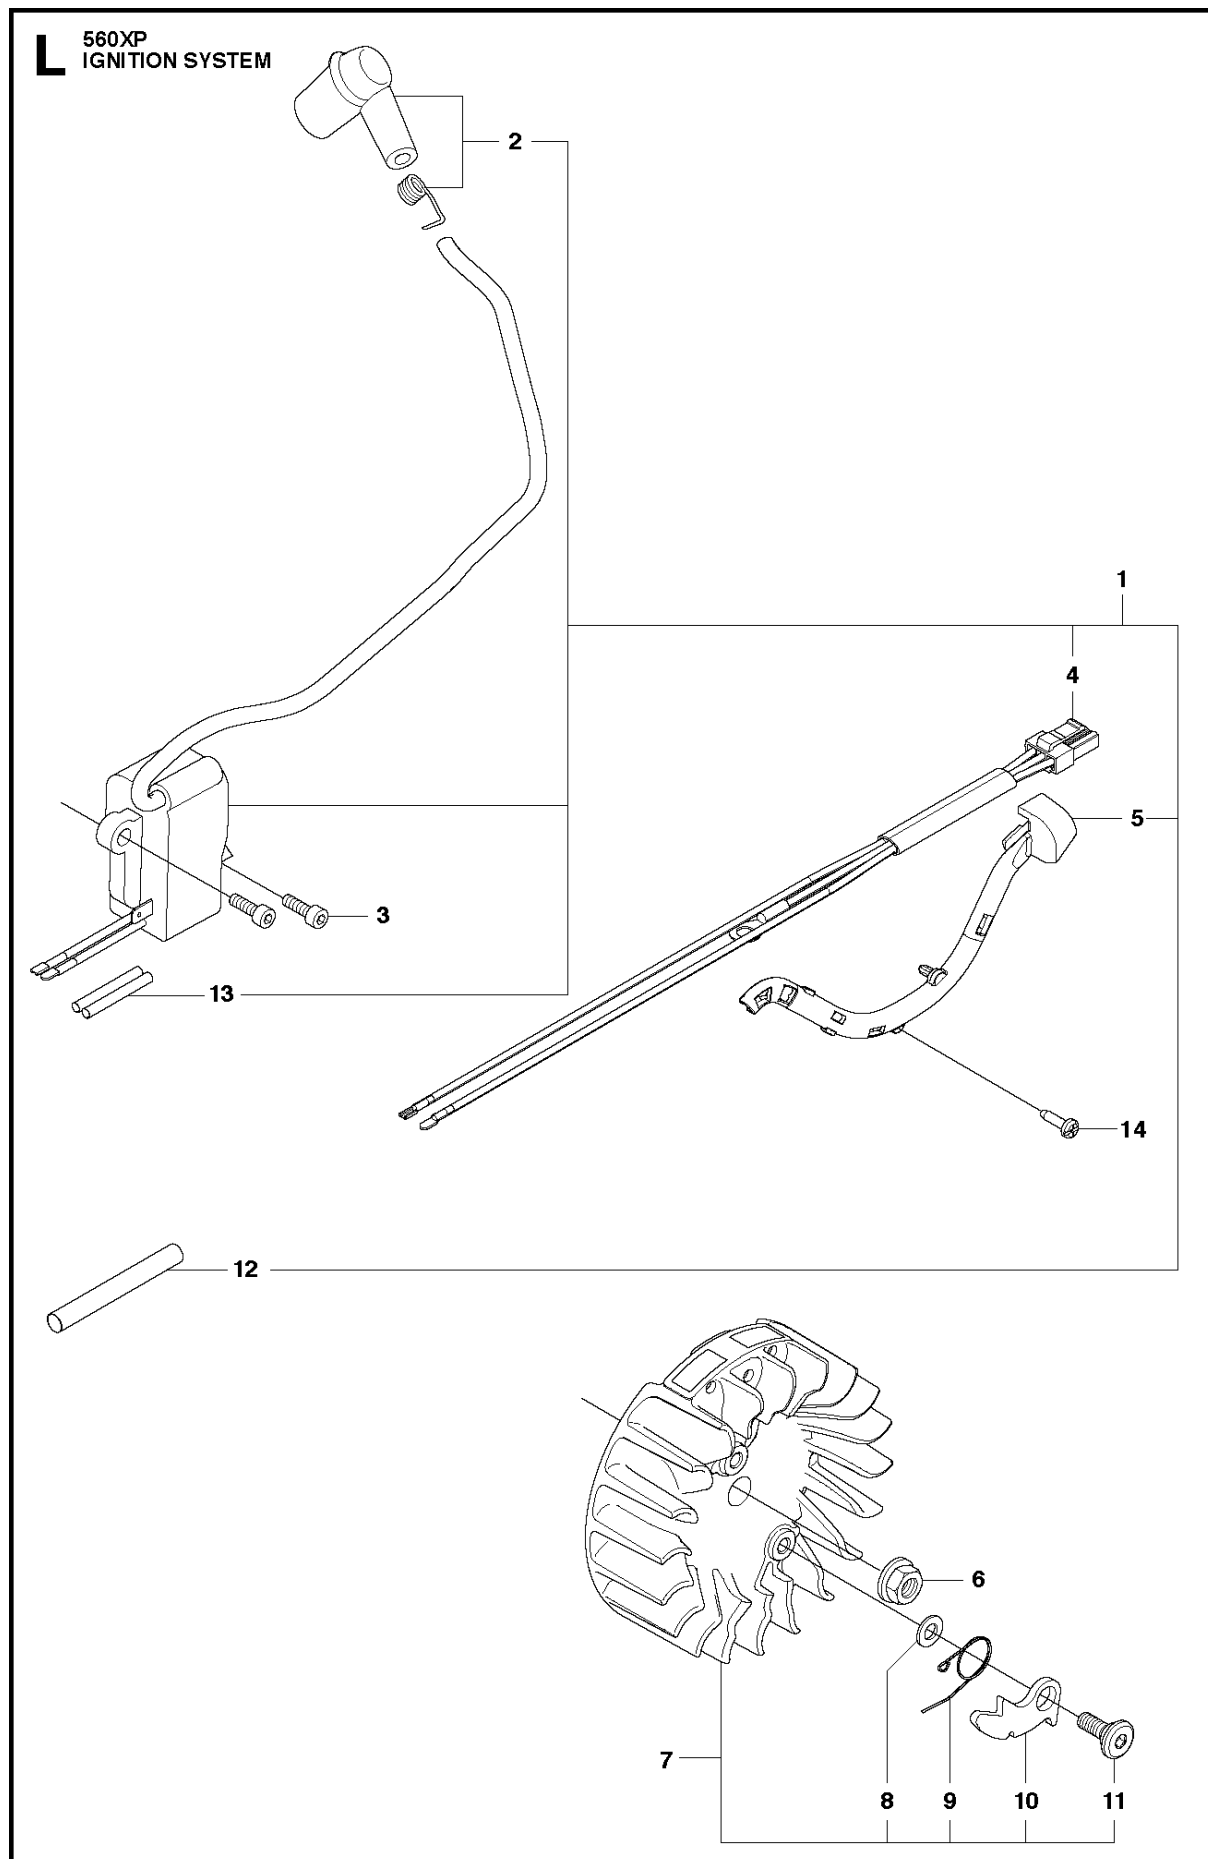

J 560XP
FUEL TANK

FUEL TANK

560 XP/XPG

Ref	Part No	Description	Remark	QTY	KIT
1	503 21 28-13	SCREW CCRPANT		1	
2	504 10 63-01	HANDLE INSERT		1	
4	575 38 22-05	FUEL TANK ASSY		1	
5	537 35 95-01	TANK VENT ASSY		1	4
6	544 09 98-01	THROTTLE LOCKOUT		1	4
7	544 09 99-01	SPRING		1	4
8	505 15 77-01	THROTTLE		1	4
9	720 18 25-20	PARALLEL PIN		1	4
10	521 88 79-01	THROTTLE CABLE ASSY		1	4
11	503 21 88-74	SCREW IHSCFT		1	
12	573 99 35-03	FUEL HOSE		1	
13	503 44 32-01	FILTER		1	
14	505 16 59-01	COVER		1	
15	584 64 70-01	ANTIVIBRATION ELEMENT		1	
16	505 12 87-01	ANTIVIBRATION ELEMENT		1	
17	523 08 55-01	DEFLECTION LIMITER		1	
18	501 00 76-01	LATERAL SUPPORT		1	
19	522 62 00-01	TANK CAP ASSY		1	
20	537 21 50-01	SEALING		1	19
21	503 57 89-01	HOLDER		1	19
22	503 21 88-76	SCREW IHSCFT		1	
23	577 84 43-01	DECAL		1	4

Ref	Part No	Description	Remark	QTY	KIT
1	522 74 19-01	HANDLE INSERT		1	
2	522 66 58-01	THERMOSTAT ASSY		1	
3	537 21 08-01	RETAINER		1	
4	522 61 14-01	GENERATOR STATOR		1	
5	544 44 43-01	SCREW IHSCFT		2	
6	522 63 01-01	FOIL ELEMENT		1	
7	575 38 89-02	FRONT HANDLE		1	
8	503 21 88-76	SCREW IHSCFT		2	7
9	505 15 74-03	COVER		1	7
10	537 25 25-01	HANDLE		1	7
11	510 09 78-01	CONTACT PLATE		1	7
12	503 21 28-13	SCREW CCRPANT		1	7
13	504 87 24-02	FLYWHEEL ASSY		1	
14	503 22 04-01	NUT		1	
15	503 23 00-42	WASHER		2	13
16	501 67 35-01	SPRING		2	13
17	501 67 32-01	PAWL		2	13
18	501 81 99-01	SCREW		2	13
19	505 12 97-02	ANTIVIBRATION ELEMENT		1	7
20	503 21 88-72	SCREW IHSCFT		3	7
21	537 08 83-01	GROMMET		1	7