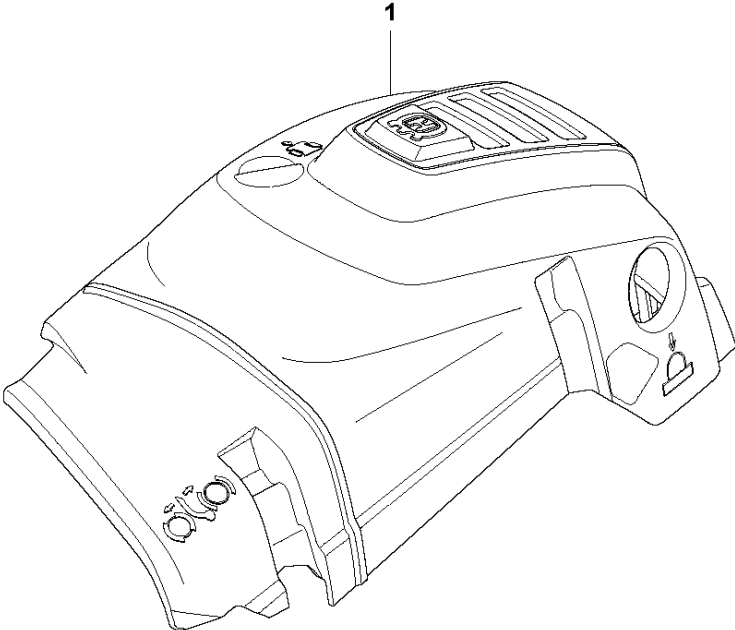

CLUTCH & OIL PUMP

560 XP/XPG

Ref	Part No	Description	Remark	QTY KIT	
1	574 23 61-04	CLUTCH ASSY		1	
2	580 65 35-02	CLUTCH SPRING	s/n from 20132500001 -	3	1
3	575 26 10-03	CLUTCH DRUM	".325""x7"	1	
3	575 26 10-04	CLUTCH DRUM	"3/8""x7"	1	
4	501 45 74-02	RIM	".325""x7"	1	3
4	501 59 80-02	RIM	"3/8""x7"	1	3
5	503 25 34-01	NEEDLE BEARING		1	3
6	505 20 08-01	WORM WHEEL		1	
7	505 19 99-02	OIL PUMP ASSY		1	
8	505 20 02-02	PUMP PISTON		1	7
9	505 20 03-01	CASING		1	7
10	503 23 00-60	WASHER		2	7
11	503 89 16-01	SPRING		1	7
12	505 15 70-01	ADJUSTING SCREW		1	7
14	510 02 06-01	SCREW IHSCM		2	
15	505 20 04-01	OIL HOSE		1	
16	504 71 00-03	OIL PLUMMET		1	
17	720 12 33-00	PARALLEL PIN		2	7
18	503 89 15-01	SPRING		1	7
19	505 20 01-01	PUMP CYLINDER		1	7
20	503 62 49-02	SEALING PLUG		1	7

C 560XP
CYLINDER COVER