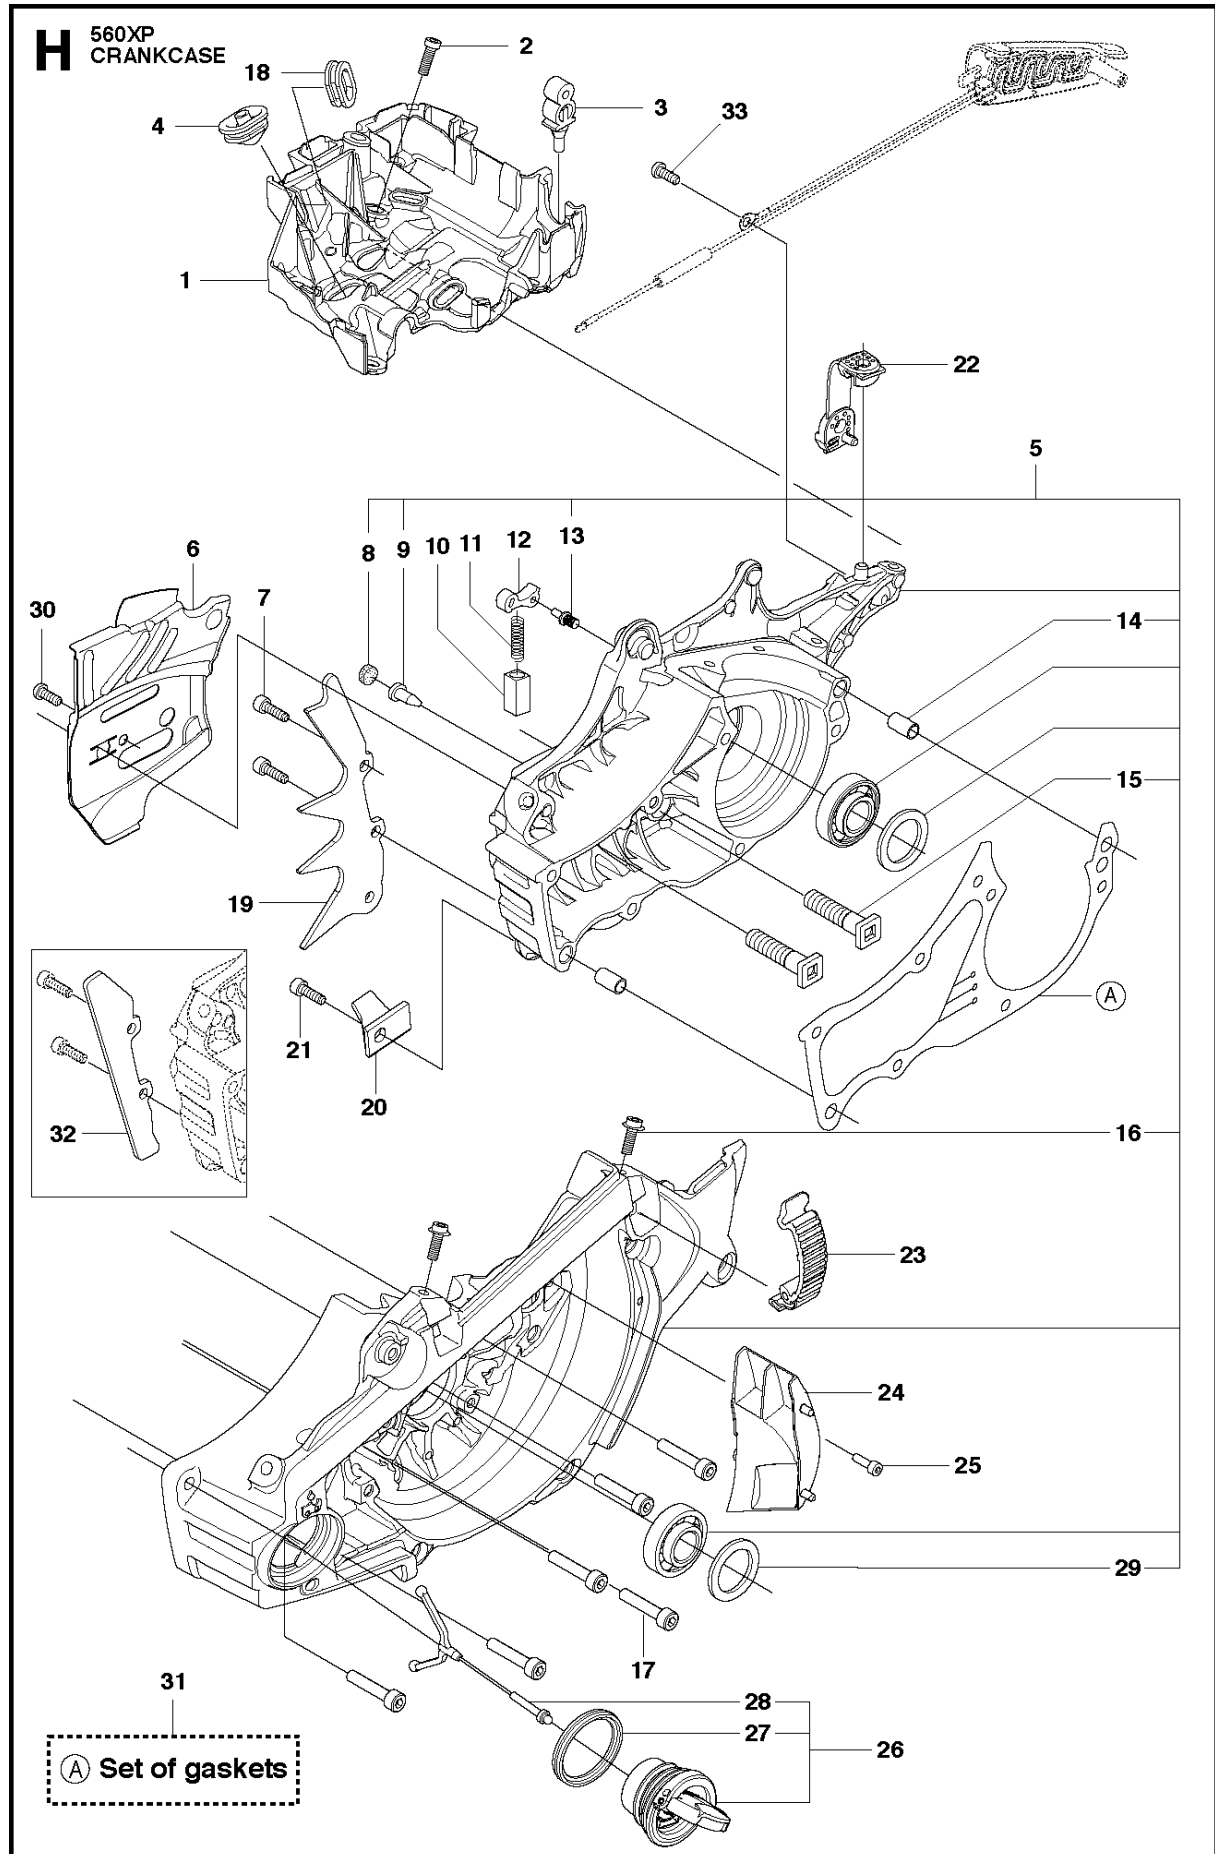

CRANKCASE

560 XP/XPG

Ref	Part No	Description	Remark	QTY	KIT
1	505 15 86-01	CARBURETTOR AREA BASE		1	
2	503 20 02-16	SCREW IHSCFM		4	
3	503 86 93-01	CARBURETTOR MOUNTING		2	
4	581 55 92-01	BELLOWS		1	
5	575 38 02-06	CRANKCASE ASSY		1	
6	505 20 11-01	CHAIN GUIDE PLATE		1	
7	503 21 26-16	SCREW IHPANM		2	
8	537 40 35-01	FILTER		1	5
9	530 02 61-19	CHECK VALVE		1	5
10	537 21 07-01	SPRING GUIDE		1	
11	503 43 65-01	POSITION SPRING		1	
12	505 20 12-01	CATCH		1	
13	503 75 18-01	PIN KNEE-JOINT		1	5
14	501 27 08-01	GUIDE BUSHING		2	5
15	505 21 73-01	BAR BOLT		2	5
16	505 11 15-01	SCREW IHSCM		2	5
17	503 20 08-03	SCREW IHSCM		6	
18	537 08 83-01	GROMMET		1	
19	577 93 52-01	SPIKES		1	
20	537 37 79-02	CHAIN CATCHER		1	
21	503 21 88-76	SCREW IHSCFT		1	
22	505 12 58-01	DEFLECTION LIMITER		1	
23	503 89 47-03	SNAP		3	
24	520 29 12-01	AIR NOZZLE		1	
25	510 02 06-01	SCREW IHSCM		1	
26	522 62 00-01	TANK CAP ASSY		1	
27	537 21 50-01	SEALING		1	26
28	503 57 89-01	HOLDER		1	26
29	525 39 12-01	RADIAL SEAL		1	5
30	525 88 74-01	SCREW CITXPANT		1	
31	575 27 00-03	GASKET KIT	A=set of gaskets	1	
32	574 88 98-01	ENCLOSED KIT		1	
33	526 22 18-01	SCREW CITXPANT		1