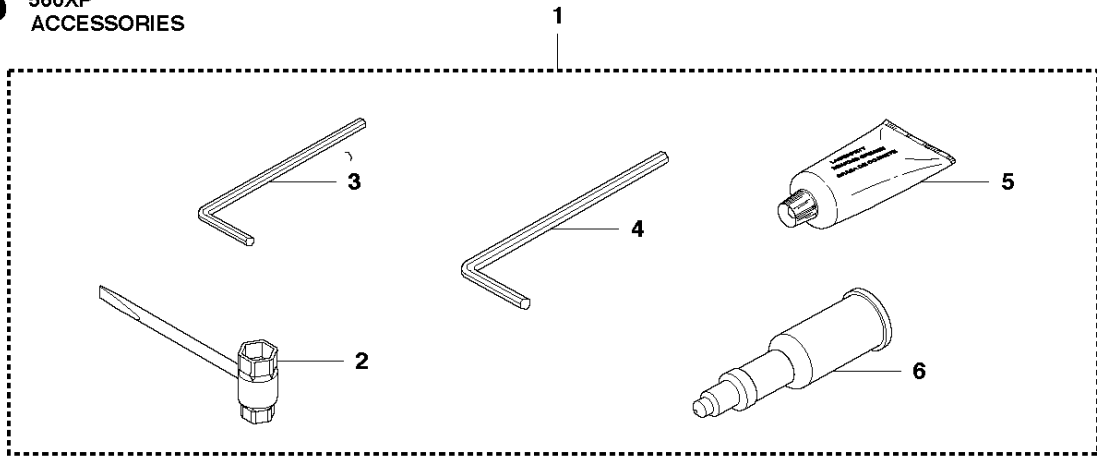

P 560XP
ACCESSORIES