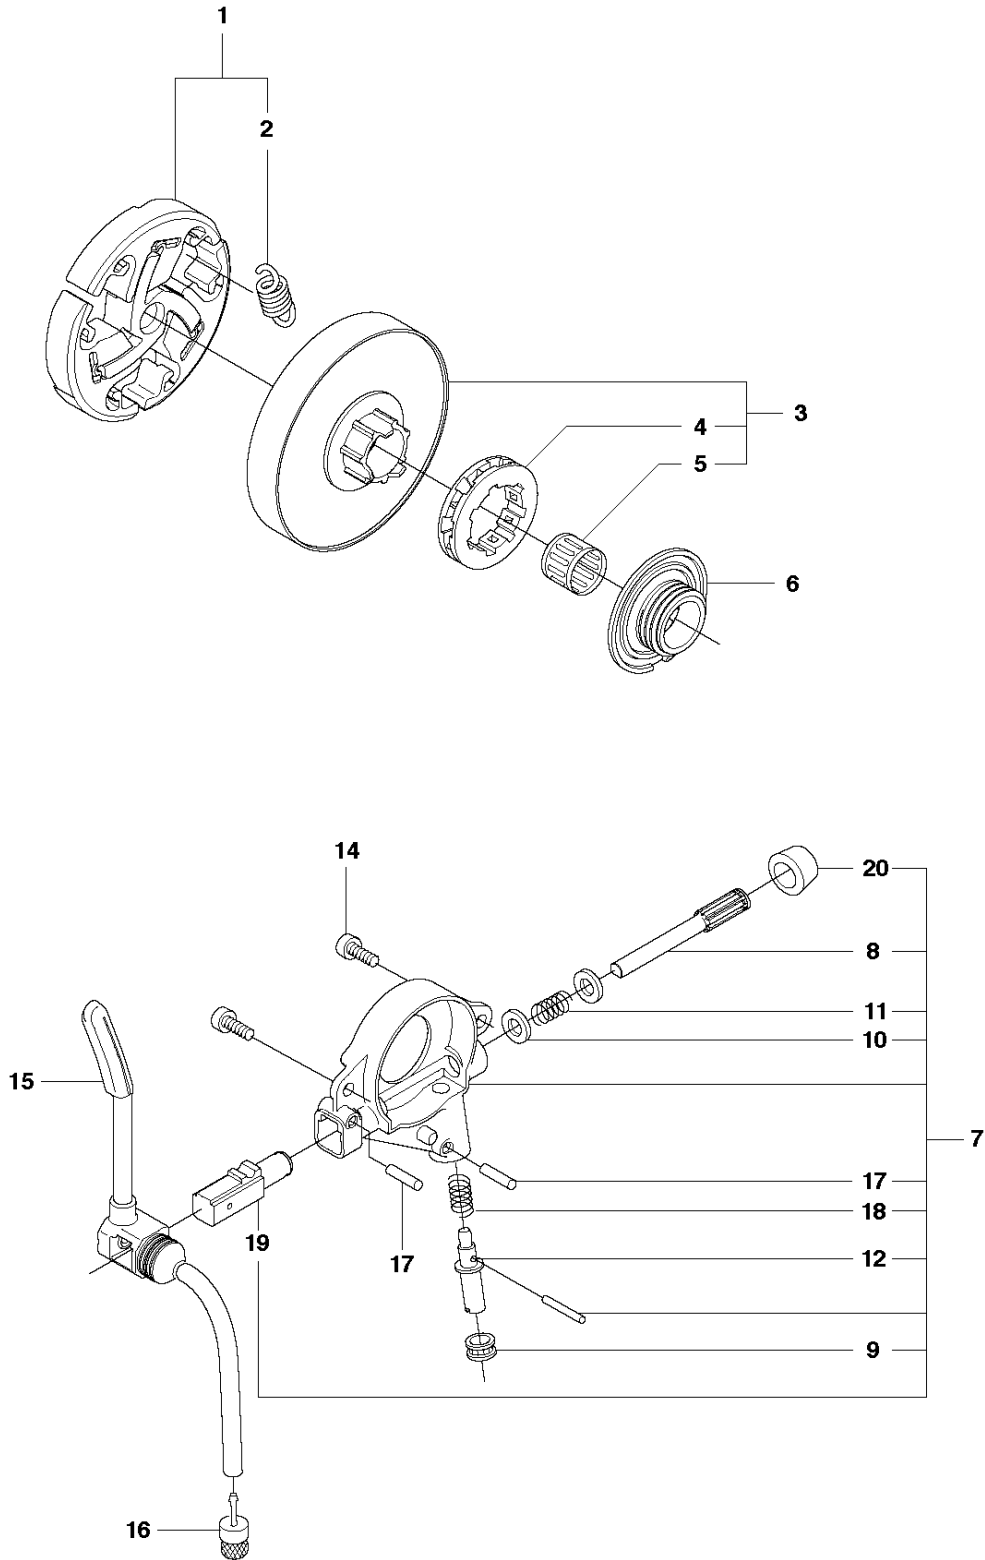

SPARE PARTS LIST

CHAIN SAWS

560 XP/XPG

A 560XP
CHAIN BRAKE & CLUTCH COVER

CHAIN BRAKE & CLUTCH COVER

560 XP/XPG

Ref	Part No	Description	Remark	QTY KIT	
1	505 20 09-02	HAND GUARD		1	
2	537 20 90-01	SCREW		2	
3	577 78 02-01	BUSHING		2	
4	505 19 73-01	NUT RETAINER ASSY		2	
5	505 19 90-05	CLUTCH COVER ASSY		1	
6	503 75 18-01	PIN KNEE-JOINT		1	5
7	503 21 70-10	SCREW CCRPANT		5	5
8	505 19 93-01	KNEE JOINT ASSY		1	5
9	503 90 83-01	BRAKE SPRING		1	5
10	505 19 95-02	BRAKE BAND ASSY		1	5
11	505 20 16-01	GUARD		1	5
12	505 19 97-01	COVER		1	5
14	523 05 80-01	LABEL		1	5
15	575 26 04-03	CHAIN TENSIONER KIT		1	5
16	740 48 07-02	O-RING		1	15,5
17	503 23 00-63	WASHER		1	15,5
20	537 01 74-01	BEARING SLEEVE		1	15,5
22	505 19 98-01	CHAIN GUIDE		1	5

B 560XP
CLUTCH & OIL PUMP

CLUTCH & OIL PUMP

560 XP/XPG

Ref	Part No	Description	Remark	QTY KIT	
1	574 23 61-04	CLUTCH ASSY		1	
2	580 65 35-02	CLUTCH SPRING	s/n from 20132500001 -	3	1
3	575 26 10-03	CLUTCH DRUM	".325""x7"	1	
3	575 26 10-04	CLUTCH DRUM	"3/8""x7"	1	
4	501 45 74-02	RIM	".325""x7"	1	3
4	501 59 80-02	RIM	"3/8""x7"	1	3
5	503 25 34-01	NEEDLE BEARING		1	3
6	505 20 08-01	WORM WHEEL		1	
7	505 19 99-02	OIL PUMP ASSY		1	
8	505 20 02-02	PUMP PISTON		1	7
9	505 20 03-01	CASING		1	7
10	503 23 00-60	WASHER		2	7
11	503 89 16-01	SPRING		1	7
12	505 15 70-01	ADJUSTING SCREW		1	7
14	510 02 06-01	SCREW IHSCM		2	
15	505 20 04-01	OIL HOSE		1	
16	504 71 00-03	OIL PLUMMET		1	
17	720 12 33-00	PARALLEL PIN		2	7
18	503 89 15-01	SPRING		1	7
19	505 20 01-01	PUMP CYLINDER		1	7
20	503 62 49-02	SEALING PLUG		1	7