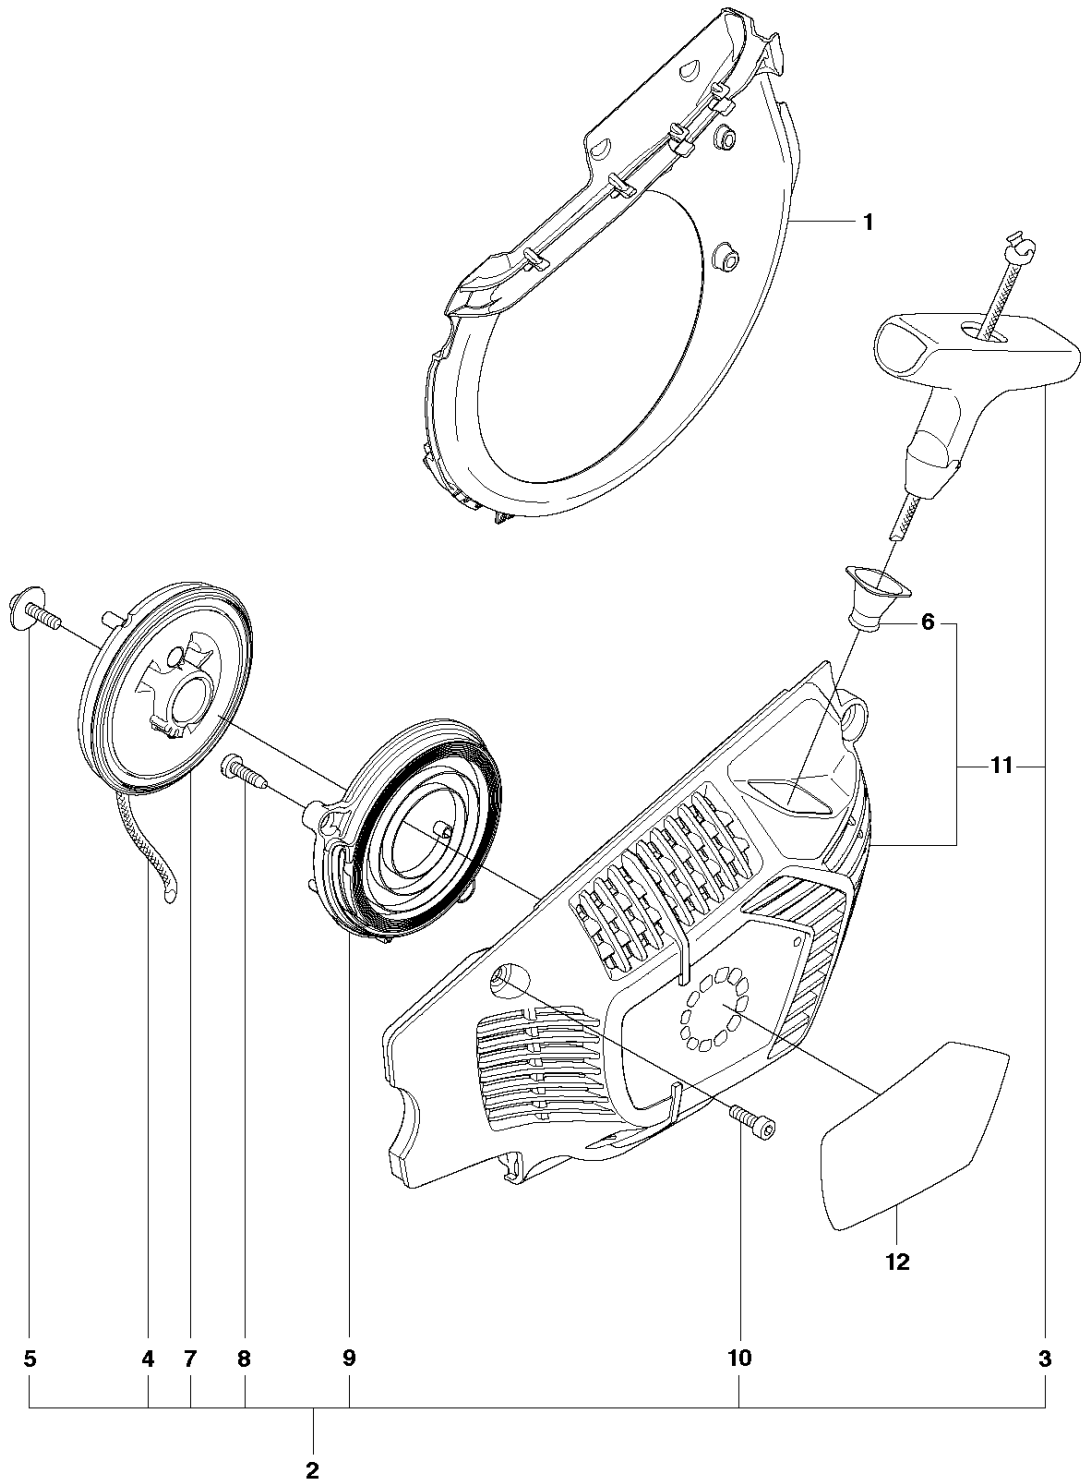

M 560XP
STARTER

STARTER

560 XP/XPG

Ref	Part No	Description	Remark	QTY	KIT
1	505 15 75-01	COOLING AIR CONDUCTOR		1	
2	505 15 92-04	STARTER ASSY		1	
3	537 23 25-01	STARTER HANDLE		1	2
4	505 30 51-25	STARTER CORD		1	2
5	503 20 52-16	SCREW IHSC		1	2
6	537 28 32-01	REINFORCEMENT SLEEVE		1	2, 11
7	505 15 81-01	STARTER PULLEY ASSY		1	2
8	503 21 28-13	SCREW CCRPANT		2	2
9	505 15 79-02	SPRING CASSETTE ASSY		1	2
10	544 08 03-01	SCREW CIHPANMO		4	2
11	505 15 91-02	STARTER HOUSING		1	2
12	523 03 56-03	LABEL	XP	1	
12	523 03 56-04	LABEL	XPG	1