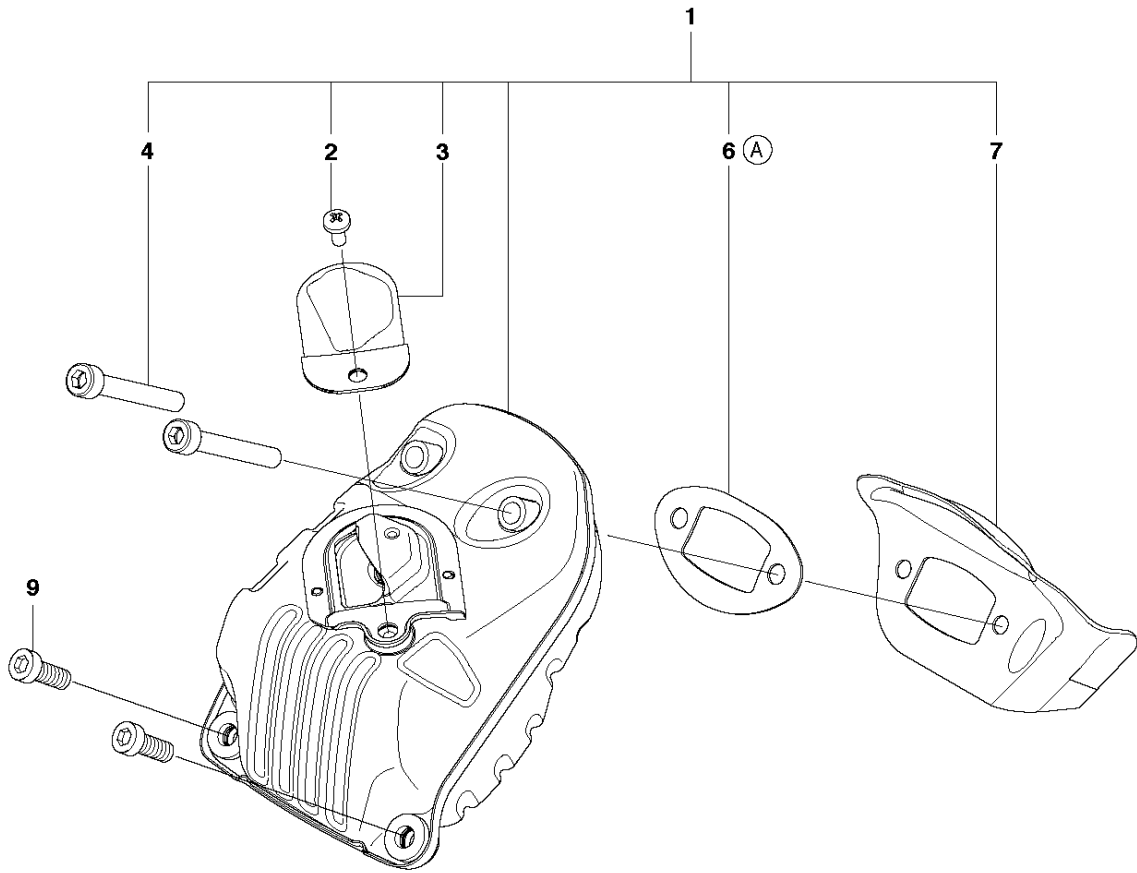

F 560XP
MUFFLER

10
(A) Set of gaskets

MUFFLER

560 XP/XPG

Ref	Part No	Description	Remark	QTY KIT	
1	581 91 48-01	MUFFLER KIT		1	
2	724 12 87-59	SCREW CRPANM		1	1
3	505 17 13-01	SPARK ARRESTER		1	1
4	725 53 80-55	SCREW IHSCM	s/n from 20132500001 -	2	
5	577 65 63-01	SLEEVE	s/n up to - 20132499999	2	
6	581 91 85-01	GASKET		1	1, 10
7	585 17 87-01	HEAT DEFLECTOR		1	1
8	577 90 22-01	WASHER	s/n up to - 20132499999	2	
9	503 20 73-20	SCREW IHSCM		2	
10	575 27 00-03	GASKET KIT	A=set of gaskets	1	
11	725 53 76-55	SCREW IHSCM	s/n up to - 20132499999	2	1