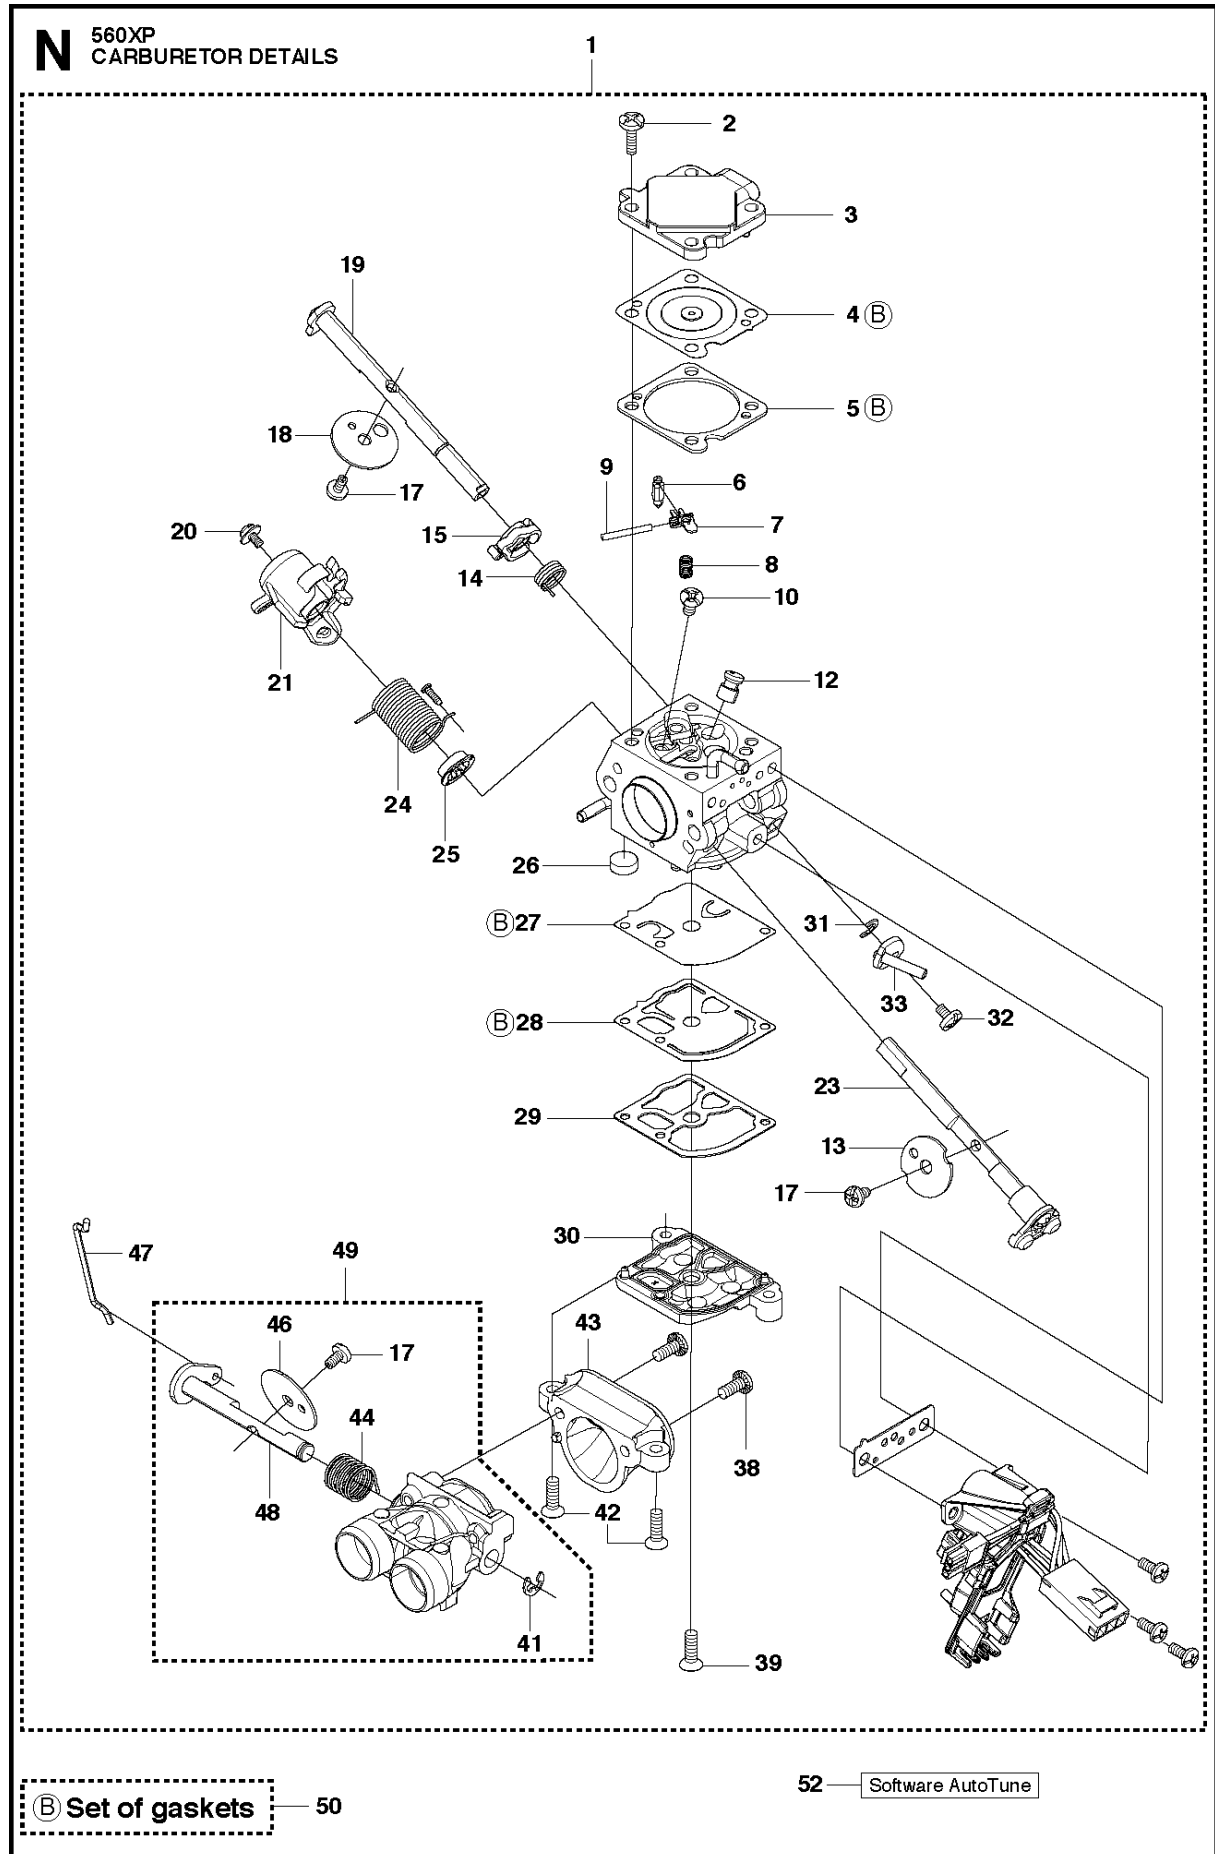

CARBURETOR DETAILS

560 XP/XPG

Ref	Part No	Description	Remark	QTY	KIT
1	579 19 41-01	CARBURETTOR	s/n up to - 20121401172 (ZAMA EL44)	1	
1	579 19 41-07	CARBURETTOR	s/n from 20121401173 - (ZAMA EL48)	1	
2	522 54 51-01	SCREW		4	1
3	522 51 72-01	COVER		1	1
4	522 51 74-01	DIAPHRAGM		1	1, 50
5	522 51 75-01	GASKET		1	1, 50
6	503 47 97-01	VALVE		1	1
7	503 66 59-01	LEVER		1	1
8	537 38 34-01	SPRING		1	1
9	503 48 00-01	PIN RETAINING SCREW		1	1
10	503 48 01-01	SCREW		1	1
12	576 41 42-01	MAIN NOZZLE		1	1
13	523 07 72-01	VALVE	s/n up to - 20121401172 (ZAMA EL44)	1	1
13	578 17 62-01	THROTTLE VALVE	s/n 20121401173 - 20141399999 (ZAMA EL46)	1	
13	583 97 47-01	THROTTLE VALVE	s/n from 20141400001 - (ZAMA EL48)	1	
14	522 51 87-01	SPRING		1	1
15	522 51 77-01	LEVER		1	1
17	503 48 18-01	SCREW		3	1
18	504 62 77-01	CHOKE VALVE		1	1
19	522 51 83-01	SHAFT ASSY		1	1
20	502 07 84-01	SCREW		1	1
21	522 51 78-01	THROTTLE LEVER		1	1
23	522 51 85-01	THROTTLE SHAFT		1	1
24	502 07 87-01	SPRING		1	1
25	502 07 98-01	COLLAR		1	1
26	503 53 57-01	STRAINER		1	1
27	537 38 31-01	DIAPHRAGM PUMP		1	1, 50
28	537 40 33-01	DIAPHRAGM		1	1, 50
29	537 02 01-01	GASKET PUMP		1	1, 50
30	575 54 43-01	COVER		1	1
31	504 02 67-01	CIRCLIP		1	1
32	503 47 90-01	SCREW		1	1
33	522 51 76-01	CHOKE LEVER		1	1
38	506 39 66-01	SCREW		5	1
39	522 51 81-01	SCREW		1	1
41	537 38 52-01	CLIP		1	1
42	522 51 80-01	SCREW		2	1
43	575 54 44-01	INLET		1	1
44	522 51 86-01	SPRING		1	1
46	537 17 70-01	VALVE		1	1
47	522 51 79-01	ROD		1	1
48	522 51 82-01	SHAFT ASSY		1	1
49	578 22 78-01	THROTTLE VALVE ASSY		1	1
50	522 51 89-01	KIT	B=set of gaskets	1	
52	.	TBD	Download from your local supportsite