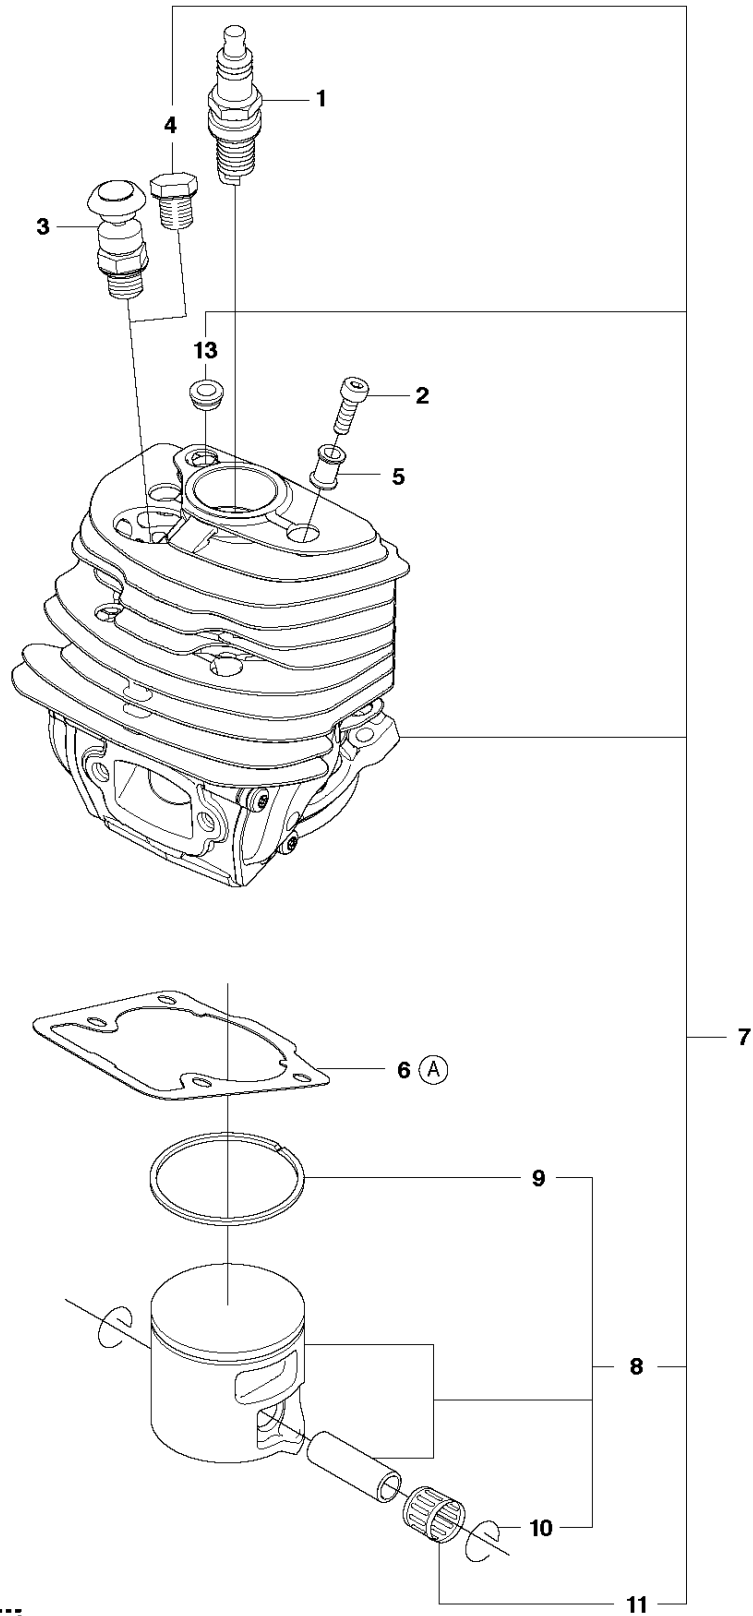

B 560XP
CLUTCH & OIL PUMP

CLUTCH & OIL PUMP

560 XP/XPG

Ref	Part No	Description	Remark	QTY KIT	
1	574 23 61-04	CLUTCH ASSY		1	
2	580 65 35-02	CLUTCH SPRING	s/n from 20132500001 -	3	1
3	575 26 10-03	CLUTCH DRUM	".325""x7"	1	
3	575 26 10-04	CLUTCH DRUM	"3/8""x7"	1	
4	501 45 74-02	RIM	".325""x7"	1	3
4	501 59 80-02	RIM	"3/8""x7"	1	3
5	503 25 34-01	NEEDLE BEARING		1	3
6	505 20 08-01	WORM WHEEL		1	
7	505 19 99-02	OIL PUMP ASSY		1	
8	505 20 02-02	PUMP PISTON		1	7
9	505 20 03-01	CASING		1	7
10	503 23 00-60	WASHER		2	7
11	503 89 16-01	SPRING		1	7
12	505 15 70-01	ADJUSTING SCREW		1	7
14	510 02 06-01	SCREW IHSCM		2	
15	505 20 04-01	OIL HOSE		1	
16	504 71 00-03	OIL PLUMMET		1	
17	720 12 33-00	PARALLEL PIN		2	7
18	503 89 15-01	SPRING		1	7
19	505 20 01-01	PUMP CYLINDER		1	7
20	503 62 49-02	SEALING PLUG		1	7

C 560XP
CYLINDER COVER

CYLINDER COVER

560 XP/XPG

Ref	Part No	Description	Remark	QTY KIT
1	510 42 15-01	CYLINDER COVER ASSY		1

D 560XP
CYLINDER PISTON

12
Ⓐ Set of gaskets

CYLINDER PISTON

560 XP/XPG

Ref	Part No	Description	Remark	QTY	KIT
1	531 00 86-15	SPARK PLUG		1	
2	725 53 39-55	SCREW IHSCM		4	
3	575 27 69-01	DECOMPRESSION VALVE		1	
4	503 55 22-01	PLUG		1	
5	576 71 76-02	SLEEVE		4	
6	510 16 49-01	GASKET		1	12
7	575 35 58-01	CYLINDER ASSY		1	
8	505 21 55-02	PISTON ASSY		1	7
9	505 21 57-01	PISTON RING		1	8, 7
10	737 44 10-00	SNAP RING		2	8, 7
11	501 45 16-01	NEEDLE BEARING		1	7
12	575 27 00-03	GASKET KIT	A=set of gaskets	1	
13	520 29 11-01	BUSHING			7