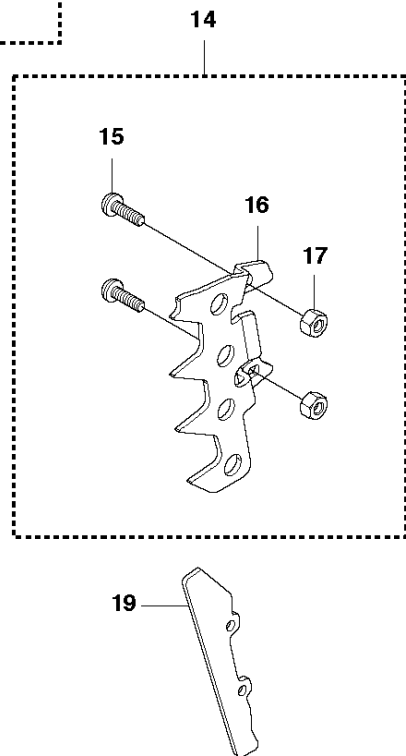

WINTER KIT 560XP