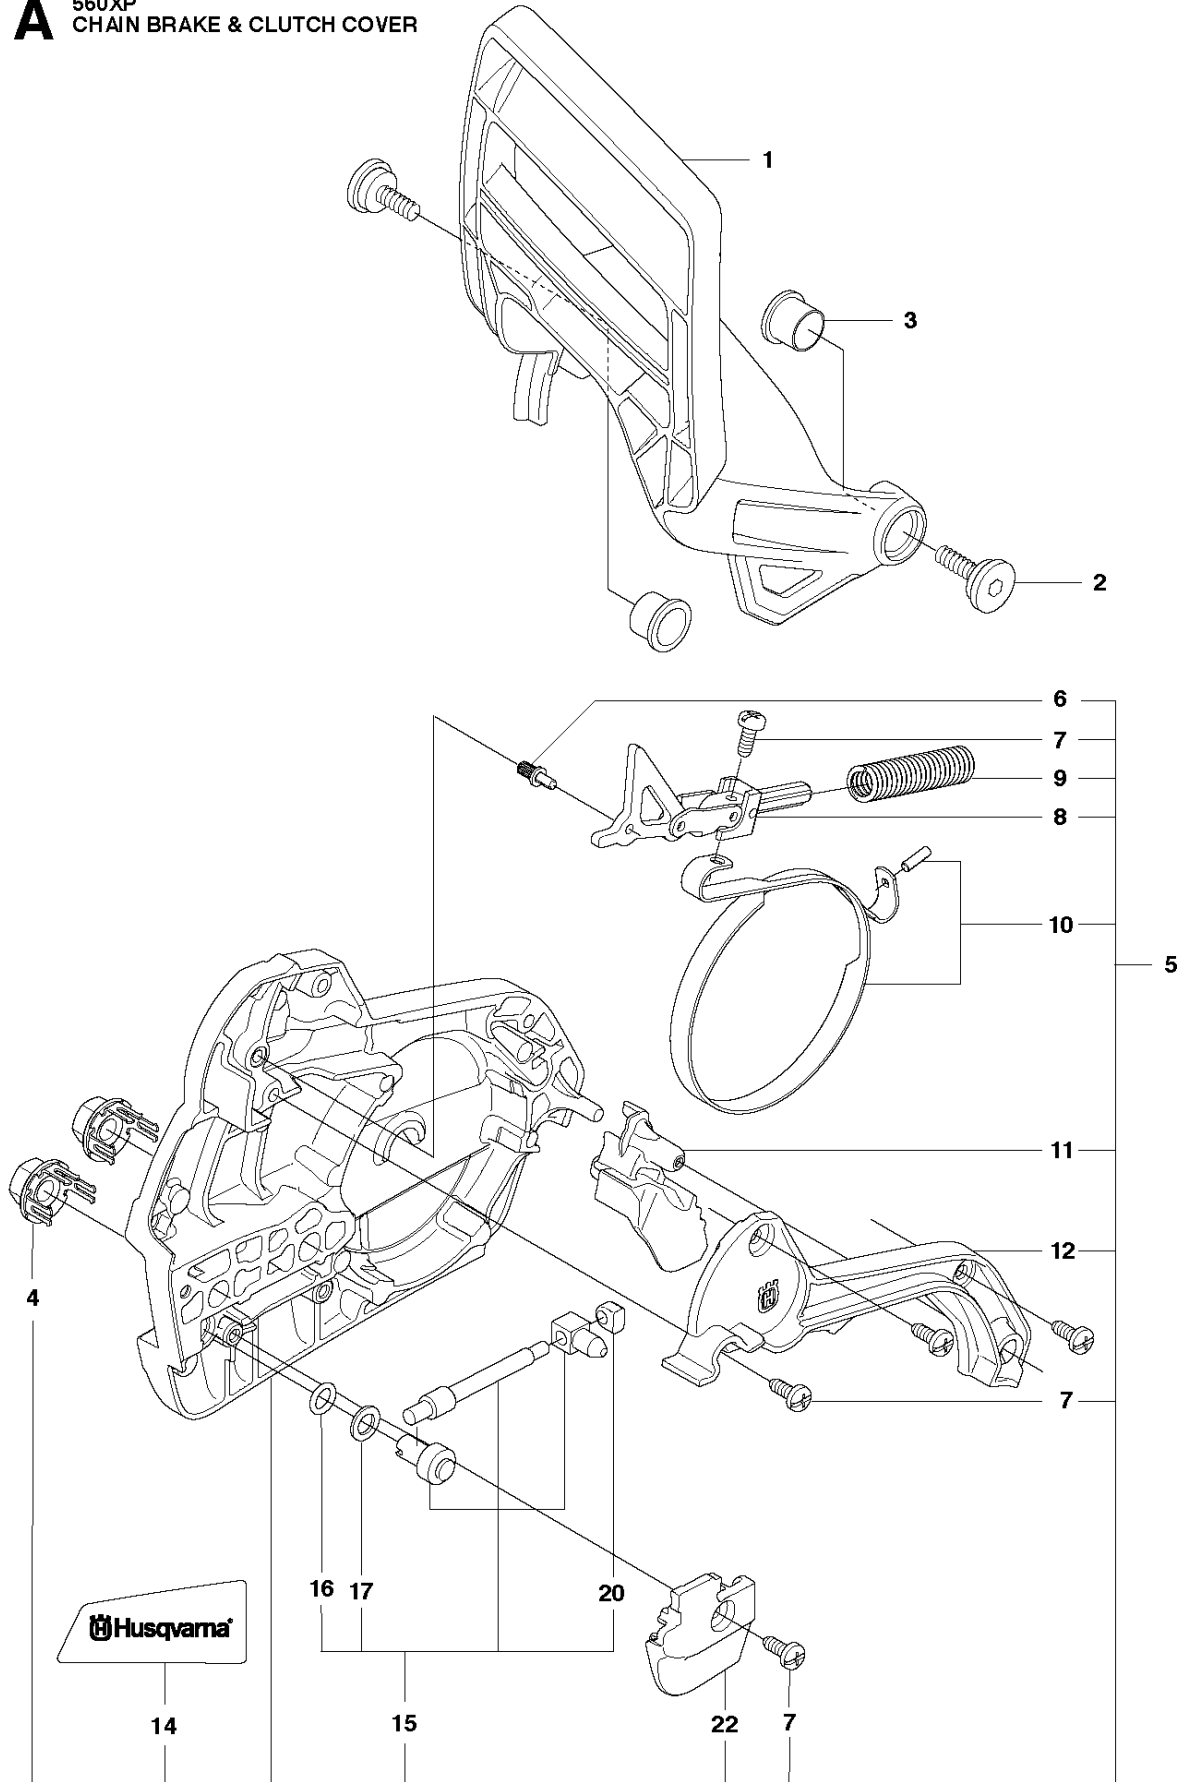

SPARE PARTS LIST

CHAIN SAWS

560 XP/XPG

A 560XP
CHAIN BRAKE & CLUTCH COVER

CHAIN BRAKE & CLUTCH COVER

560 XP/XPG

Ref	Part No	Description	Remark	QTY KIT	
1	505 20 09-02	HAND GUARD		1	
2	537 20 90-01	SCREW		2	
3	577 78 02-01	BUSHING		2	
4	505 19 73-01	NUT RETAINER ASSY		2	
5	505 19 90-05	CLUTCH COVER ASSY		1	
6	503 75 18-01	PIN KNEE-JOINT		1	5
7	503 21 70-10	SCREW CCRPANT		5	5
8	505 19 93-01	KNEE JOINT ASSY		1	5
9	503 90 83-01	BRAKE SPRING		1	5
10	505 19 95-02	BRAKE BAND ASSY		1	5
11	505 20 16-01	GUARD		1	5
12	505 19 97-01	COVER		1	5
14	523 05 80-01	LABEL		1	5
15	575 26 04-03	CHAIN TENSIONER KIT		1	5
16	740 48 07-02	O-RING		1	15,5
17	503 23 00-63	WASHER		1	15,5
20	537 01 74-01	BEARING SLEEVE		1	15,5
22	505 19 98-01	CHAIN GUIDE		1	5

B 560XP
CLUTCH & OIL PUMP

CLUTCH & OIL PUMP

560 XP/XPG

Ref	Part No	Description	Remark	QTY KIT	
1	574 23 61-04	CLUTCH ASSY		1	
2	580 65 35-02	CLUTCH SPRING	s/n from 20132500001 -	3	1
3	575 26 10-03	CLUTCH DRUM	".325""x7"	1	
3	575 26 10-04	CLUTCH DRUM	"3/8""x7"	1	
4	501 45 74-02	RIM	".325""x7"	1	3
4	501 59 80-02	RIM	"3/8""x7"	1	3
5	503 25 34-01	NEEDLE BEARING		1	3
6	505 20 08-01	WORM WHEEL		1	
7	505 19 99-02	OIL PUMP ASSY		1	
8	505 20 02-02	PUMP PISTON		1	7
9	505 20 03-01	CASING		1	7
10	503 23 00-60	WASHER		2	7
11	503 89 16-01	SPRING		1	7
12	505 15 70-01	ADJUSTING SCREW		1	7
14	510 02 06-01	SCREW IHSCM		2	
15	505 20 04-01	OIL HOSE		1	
16	504 71 00-03	OIL PLUMMET		1	
17	720 12 33-00	PARALLEL PIN		2	7
18	503 89 15-01	SPRING		1	7
19	505 20 01-01	PUMP CYLINDER		1	7
20	503 62 49-02	SEALING PLUG		1	7